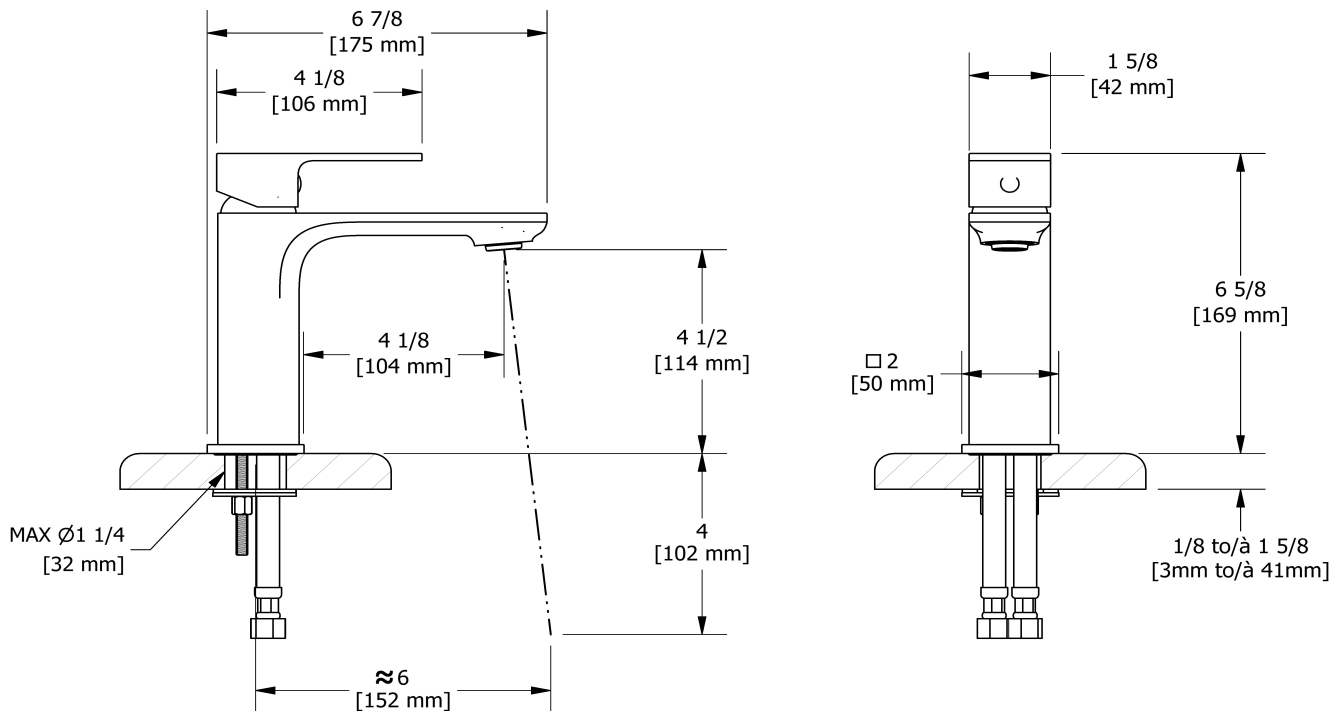

Certifications

- CSA B125.1
- NSF/ANSI standard 61 and 372
- ASME A112.18.1
- CMR248 Approval
- ADA

Sizes, models and finishes may differ from those presented.

Warranty

This Riobel Inc. product you have purchased carries a Limited Lifetime Warranty on the chrome, PVD finish, blacks and all working parts and is guaranteed from the initial purchase date against all manufacturing defects. All other finishes, including plastic components, are guaranteed for one year. All electric and/or electronic parts are covered by a 5-year limited warranty. The warranty offered on our products will be honored only if the installation is performed by a certified master plumber.

Customer Care

Phone (800) 777 - 9762 | Email: customer-care@houseofrohl.com | Website: houseofrohl.com/support/contact-us

Consult your local House of Rohl showroom for additional information and specifications. For complete warranty details and a list of showrooms, go to houseofrohl.com